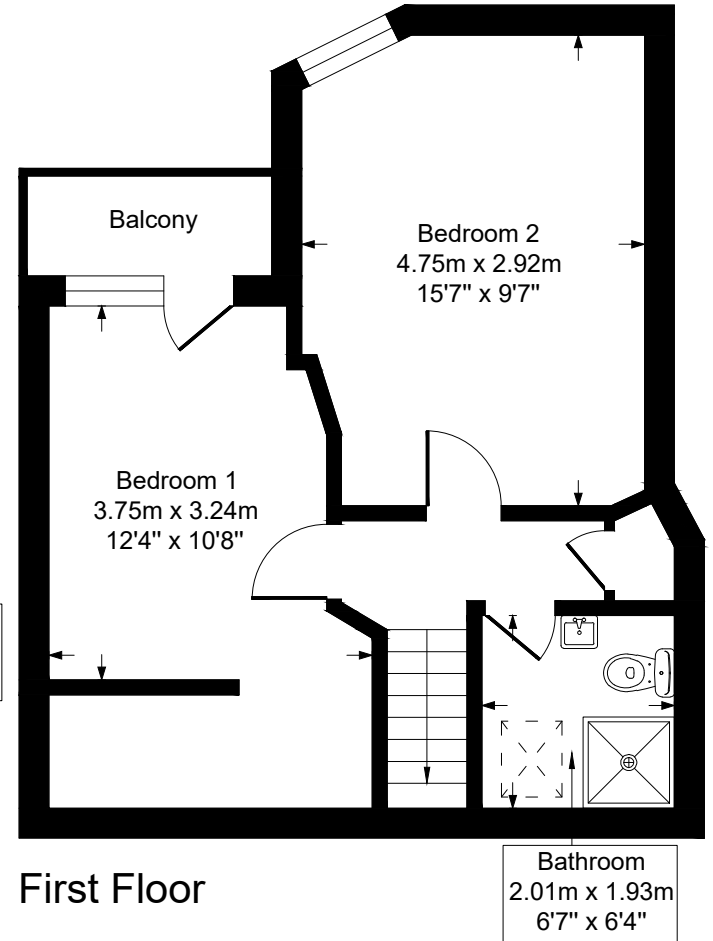

Debden Green

Approximate Gross Internal Floor Area = 99.6 sq m / 1072 sq ft

Ground Floor

First Floor