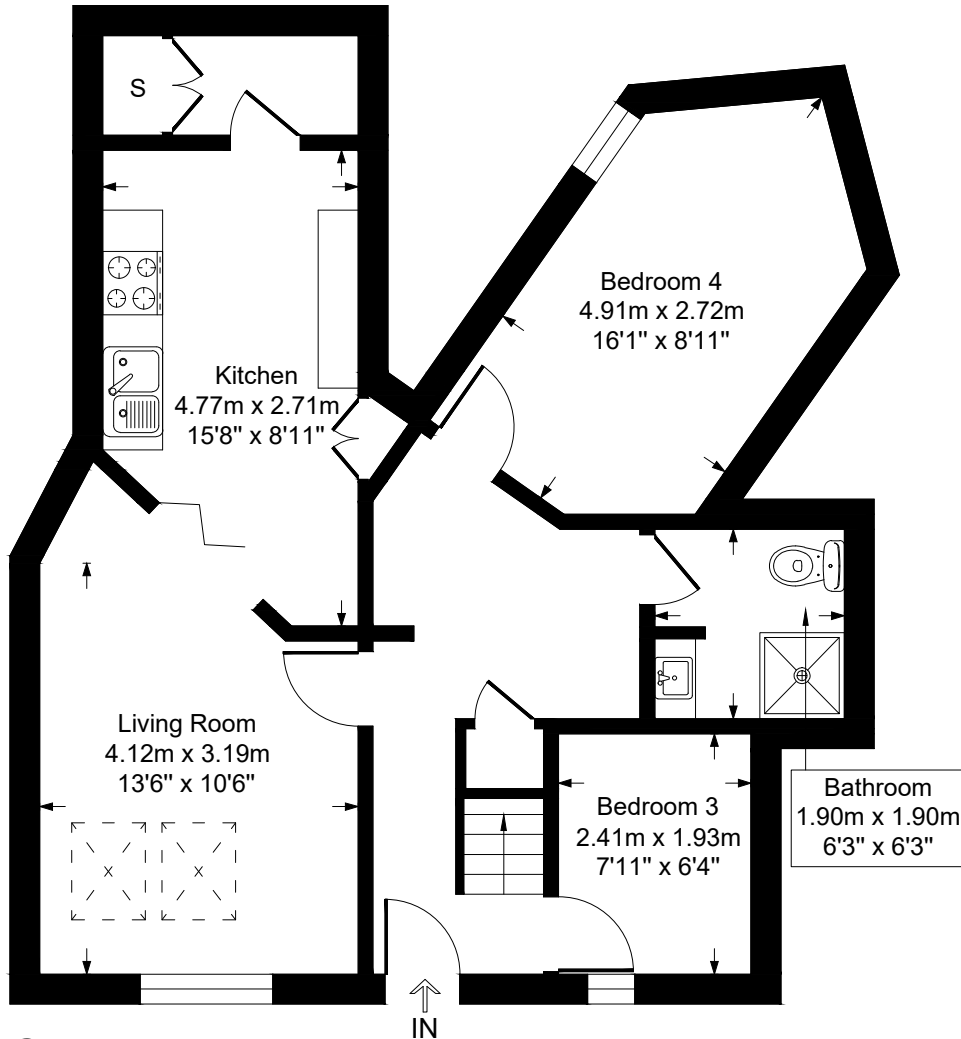

Debden Green

Approximate Gross Internal Floor Area = 99.6 sq m / 1072 sq ft

Ground Floor

First Floor